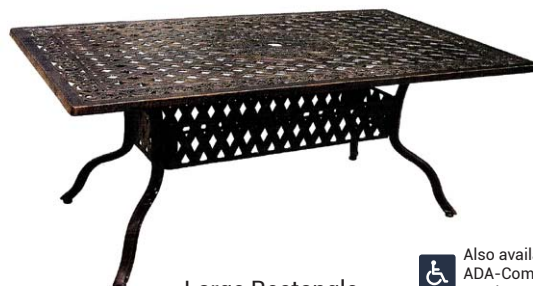

## Weave Tables

American TropiCasual cast aluminum Weave tables are durably powder coated and hand decorated to present a classic antique bronze finish. All tables come complete with their bases. The open casting surface is actually perfectly flat. 36" square and 42" round are also available in bar height versions.

### Sizes Available

**ROUND** 24" | 32" | 36" \*  
**SQUARE** 24" | 32" | 36" \*  
**RECTANGLE** 32" x 48" | 38" x 60"

42" and 48"

Weave Bar Height Table

Weave Square

Weave Square Bar Height Table

Large Rectangle