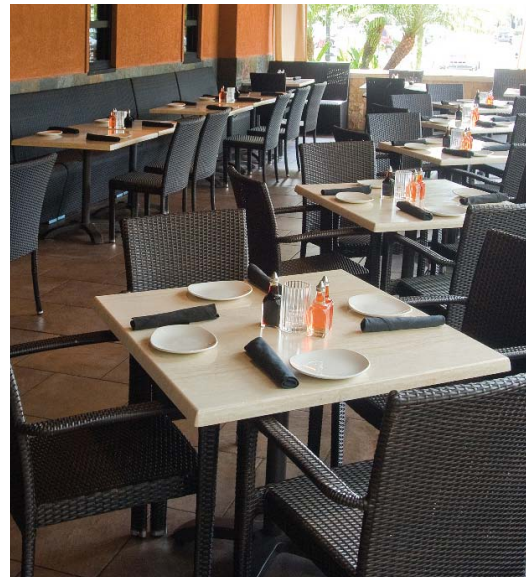

# STONE LOOK

Chip-resistant and moisture-resistant Werzalit stone look tops are lighter and more practical than real stone.

**werzalit**  
LASTING. BEAUTY.

**029**  
City

**034**  
Travertin

**083**  
Factory