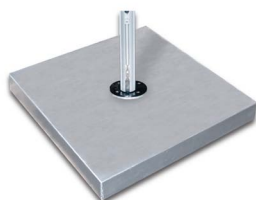

## Steel Plate Bases

**50S Black**

**50S White**

**75S Black**

**75SS white**

**NGU550**

**24G+8ST**

**40G+18ST2-BP**