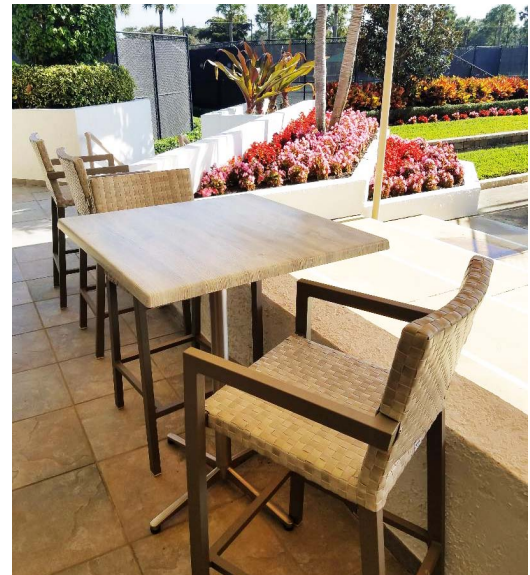

## Sizes Available

<b>ROUND</b>	24"   28"   32"   36"   42"   48"
<b>SQUARE</b>	24"   28"   32"   36"
<b>SPECIAL SIZES</b>	24" x 28"   24" x 32"   28" x 44"   32" x 48"

**019**  
Planked Beech

**029**  
City